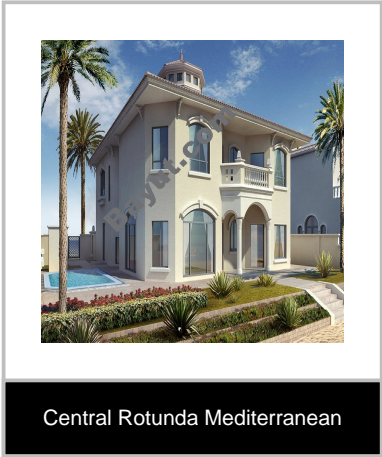

➔ Central Rotunda Mediterranean Image Gallery:

For larger view click link below
<http://www.bayut.com/uae_dubai_villas/central_rotunda_mediterranean_4_bedrooms_villa_for_sale-533478.html>