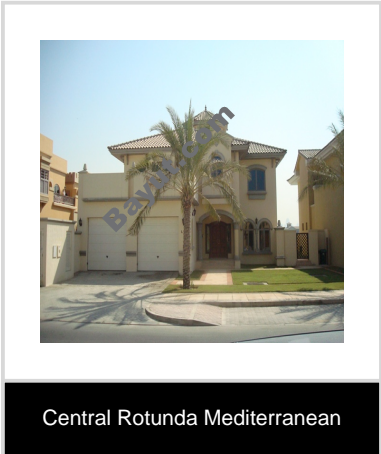

Image Gallery:

For larger view click link below
<http://www.bayut.com/uae_dubai_villas/central_rotunda_mediterranean_4_bedrooms_villa_for_sale-533478.html>