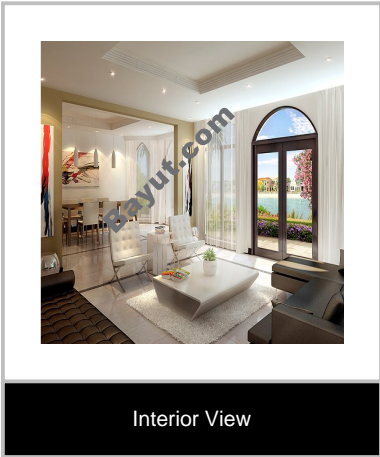

➔ Central Rotunda Mediterranean Image Gallery:

For larger view click link below
<http://www.bayut.com/uae_dubai_villas/central_rotunda_mediterranean_4_bedrooms_villa_for_sale-533478.html>