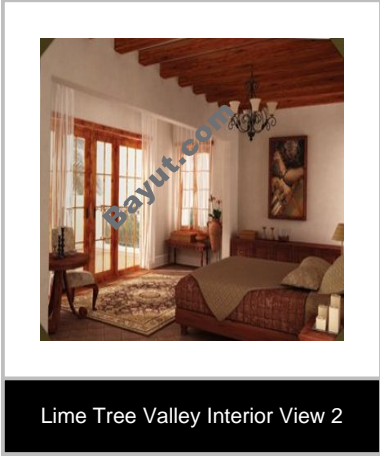

▶ Lime Tree Valley Image Gallery: