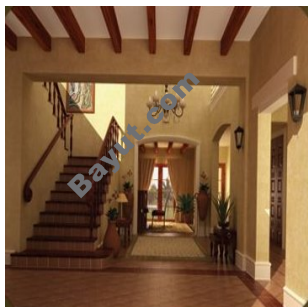

Image Gallery:

Lime Tree Valley Exterior View

Lime Tree Valley Interior View

Lime Tree Valley Interior View 2

Lime Tree Valley Interior View 3

Lime Tree Valley Interior View 4

Lime Tree Valley Interior View 5

Highly individualized villas, designed and constructed to international standards with quality control by Bureau Veritas, will be the hallmark of these villas. In addition, a high degree of flexibility is applied to the villa layouts. Clients have the option of customizing their kitchens/ master bedroom and bathroom with three different finishers, and also have the option of a basement area. The villas range from 4,200 to 6,995 sq ft. of built up area on plots that vary in size from 7,000 to 14,200 st. ft. More than 75% of the villas have direct views of the golf course fairways, trees and greens. The remainder will have a lake or landscape view. Those villas surrounding the golf course will always have an extensive view of two fairways or more. Lap pool and leisure pool, Golf Academy and practice area, Tennis academy, Fully-equipped, state-of-the-art Gymnasium, Squash courts, Men's and women's wellness centres, Cigar and wine bar, Grill and fine dining, Banqueting, boardroom and conference facilities, Club Executive lounge for members and guests, Exclusive locker-room facilities.