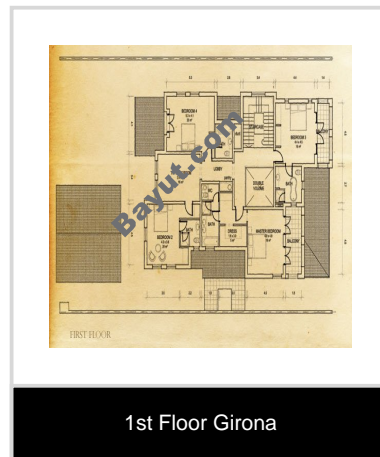

Floorplans:

For larger view click link below

<http://www.bayut.com/uae_dubai_villas/lime_tree_valley_5_bebroom_villa_for_sale-532217.html>