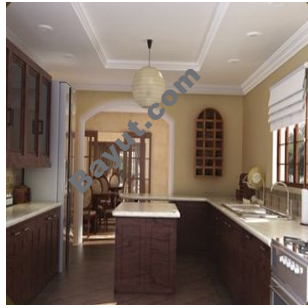

Lime Tree Valley Kitchen

For larger view click link below

<http://www.bayut.com/uae_dubai_villas/lime_tree_valley_5_bebroom_villa_for_sale-532217.html>