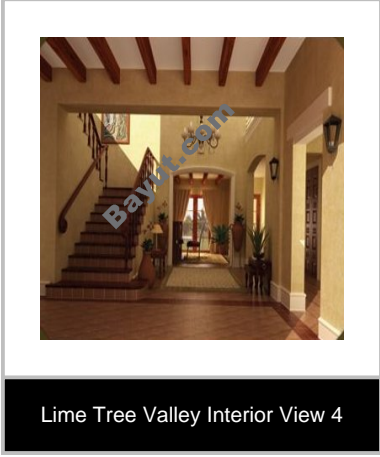

▶ Lime Tree Valley Image Gallery: