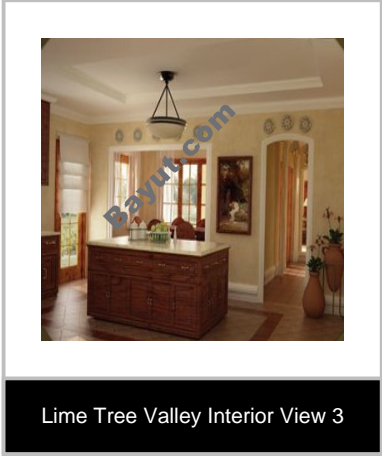

▶ Lime Tree Valley Image Gallery: