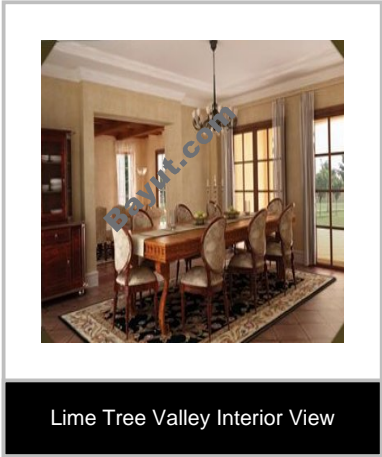

▶ Lime Tree Valley Image Gallery: