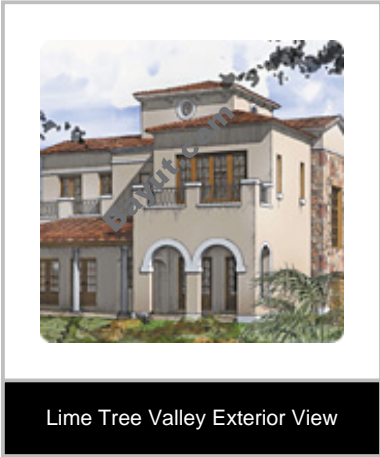

▶ Lime Tree Valley Image Gallery: