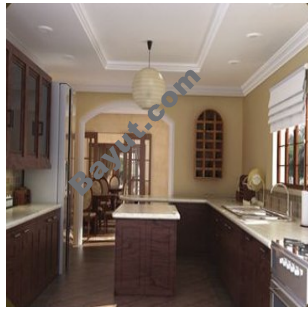

Highly individualized villas, designed and constructed to international standards with quality control by Bureau Veritas, will be the hallmark of these villas. In addition, a high degree of flexibility is applied to the villa layouts. Clients have the option of customizing their kitchens/ master bedroom and bathroom with three different finishers, and also have the option of a basement area. The villas range from 4,200 to 6,995 sq ft. of built up area on plots that vary in size from 7,000 to 14,200 st. ft. More than 75% of the villas have direct views of the golf course fairways, trees and greens. The remainder will have a lake or landscape view. Those villas surrounding the golf course will always have an extensive view of two fairways or more. Lap pool and leisure pool, Golf Academy and practice area, Tennis academy, Fully-equipped, state-of-the-art Gymnasium, Squash courts, Men's and women's wellness centres, Cigar and wine bar, Grill and fine dining, Banqueting, boardroom and conference facilities, Club Executive lounge for members and guests, Exclusive locker-room facilities.

▶ Lime Tree Valley Image Gallery:

Lime Tree Valley Interior View 6

Lime Tree Valley Bathroom

Lime Tree Valley Kitchen

For larger view click link below

http://www.bayut.com/uae_dubai_villas/lime_tree_valley_5_bebroom_villa_for_sale-532217.html