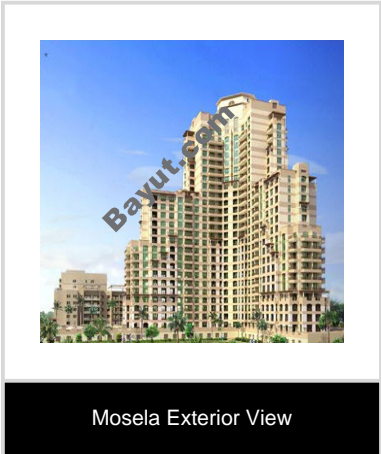

Image Gallery: