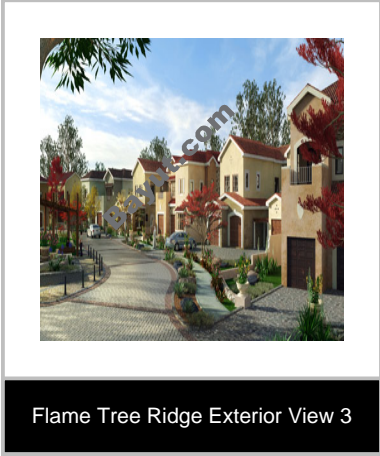

Flame Tree Ridge Image Gallery: