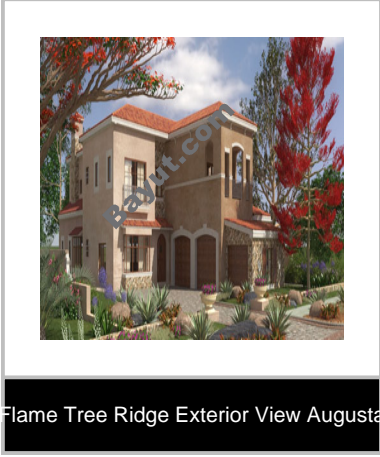

Flame Tree Ridge Image Gallery: