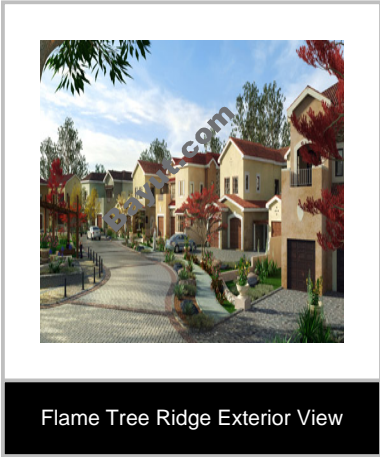

Flame Tree Ridge Image Gallery: