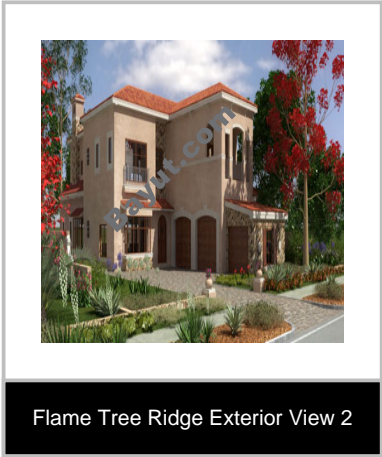

Flame Tree Ridge Image Gallery: