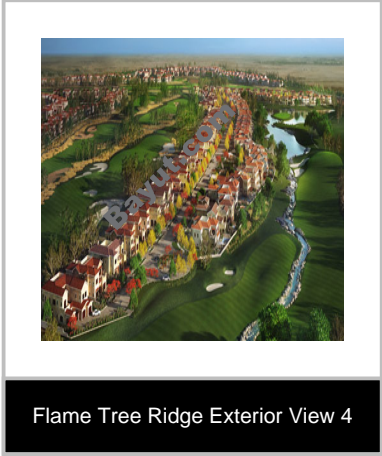

Flame Tree Ridge Image Gallery: