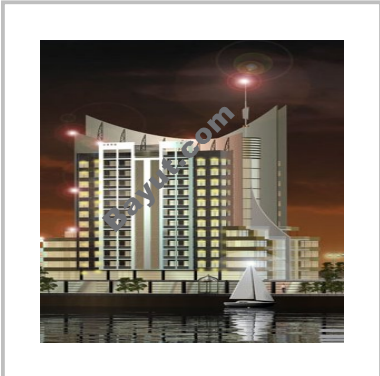

➔ Marina View Tower B Image Gallery:

Marina View Tower B Exterior View 1