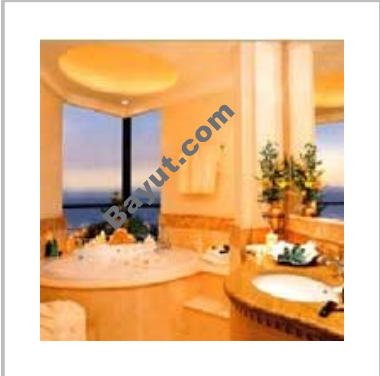

Marina View Tower B Interior View 1