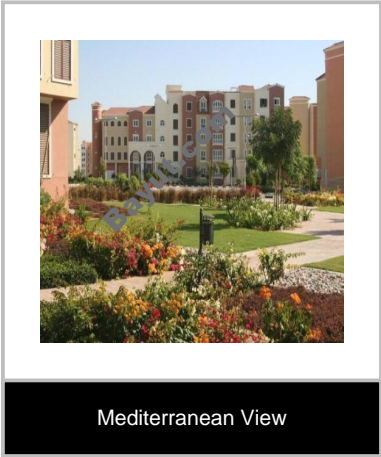

Mediterranean Image Gallery: