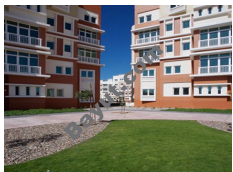

Property Description:

1 Bed Apartments

One bedroom apartment is available for sale. It is located in Mediterranean theme, Discovery Gardens, Dubai. Contact us for further details.

- **Type** Apartment
- **Status** Property Unavailable
- **Bedrooms** 1
- **Price** 575,000 AED
- **Area** 1,232 Sq. Ft.
- **Location** UAE » Dubai » Discovery Gardens » Mediterranean

Contact Details:

- **Name** Emirates Gate Real Estate
- **Phone** +971 4 3215810/20
- **Fax**
- **Cell**
- **Address**