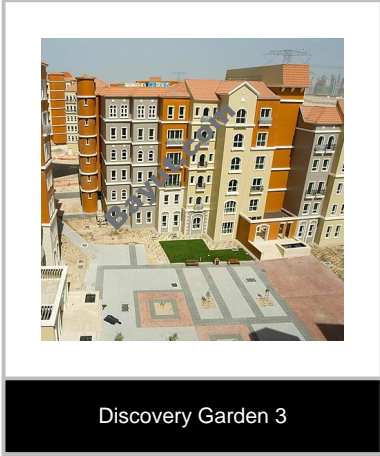

Mediterranean Image Gallery: