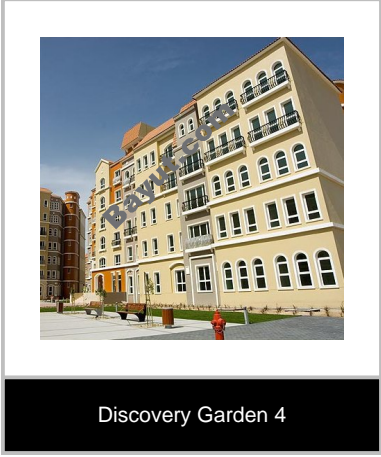

Mediterranean Image Gallery: