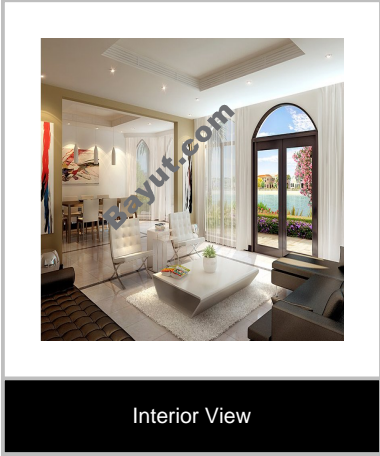

➔ Central Rotunda Mediterranean Image Gallery:

For larger view click link below
<http://www.bayut.com/uae_dubai_villas/central_rotunda_mediterranean_5_bedrooms_villa_for_sale-474132.html>