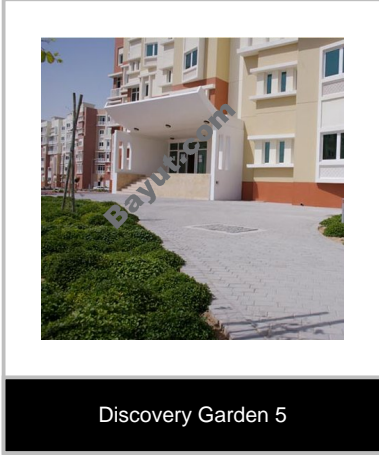

Mediterranean Image Gallery: