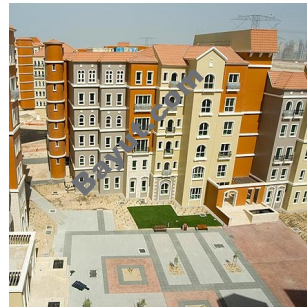

Discovery Garden 3