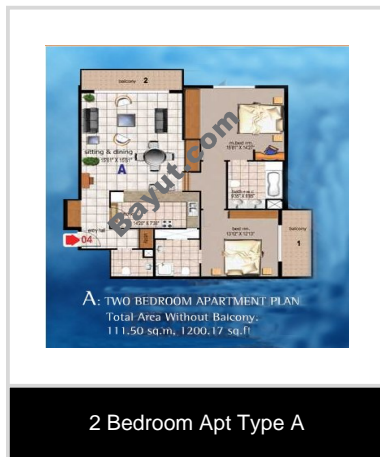

- **Type** Apartment
- **Status** Property Unavailable
- **Bedrooms** 2
- **Bathrooms** 2
- **Price** 1,376,100 AED
- **Location** UAE » Dubai » Dubai Sports City » WestGate Apartment (Tennis Tower)

Contact Details:

Image Gallery:

ate Apartment 3 (Tennis Tower) Exterior

For larger view click link below

http://www.bayut.com/uae_dubai_apartments/westgate_apartment__tennis_tower__2_b_r_apartment_for_sale_in_dubai_sports_city-469566.html

Floorplans:

For larger view click link below

http://www.bayut.com/uae_dubai_apartments/westgate_apartment__tennis_tower__2_b_r_apartment_for_sale_in_dubai_sports_city-469566.html

Information About WestGate Apartment (Tennis Tower):