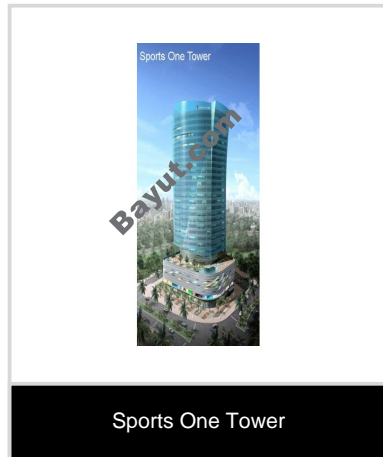

Image Gallery:

For larger view click link below
<http://www.bayut.com/uae_dubai_offices/sport_one_business_tower_commercial_property_available_for_sale_in_sports_one_tower-469511.html>