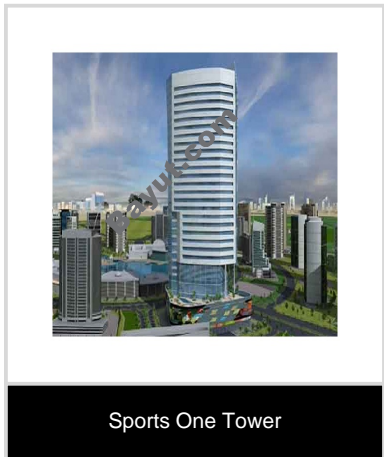

Image Gallery:

For larger view click link below
<http://www.bayut.com/uae_dubai_offices/sport_one_business_tower_commercial_property_available_for_sale_in_sports_one_tower-469511.html>