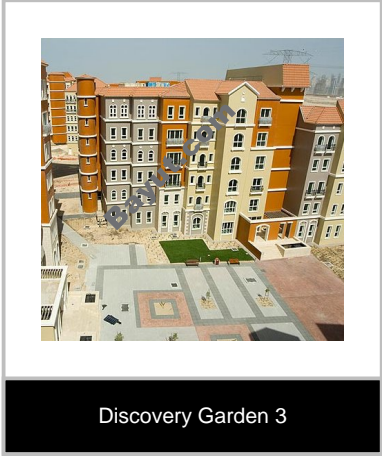

Mediterranean Image Gallery: