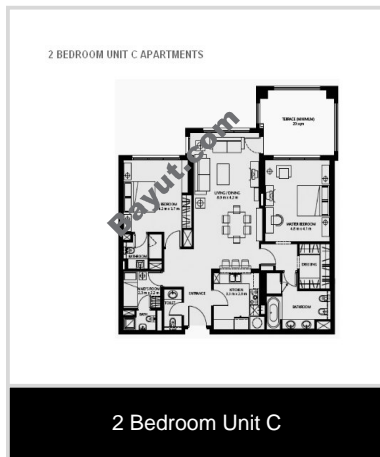

2 Beds Apartments

Luxury 2 bedrooms apartment Type D located on the palm Jumeirah in the marina residence. The kitchen is fully equipped.

- **Type** Apartment
- **Status** Property Unavailable
- **Bedrooms** 2
- **Price** 145,000 AED
- **Location** UAE » Dubai » The Palm Jumeirah » Marina Residences

http://www.bayut.com/uae_dubai_apartments/marina_residences_2_beds_apartment_for_rent-467287.html

Floorplans:

For larger view click link below

http://www.bayut.com/uae_dubai_apartments/marina_residences_2_beds_apartment_for_rent-467287.html