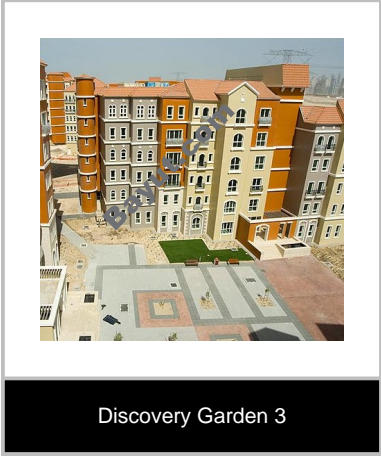

➔ Mogul Image Gallery: