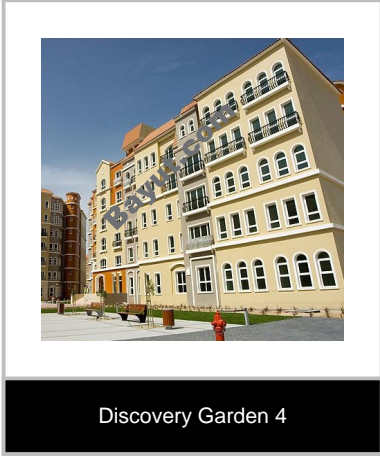

➔ Mogul Image Gallery: