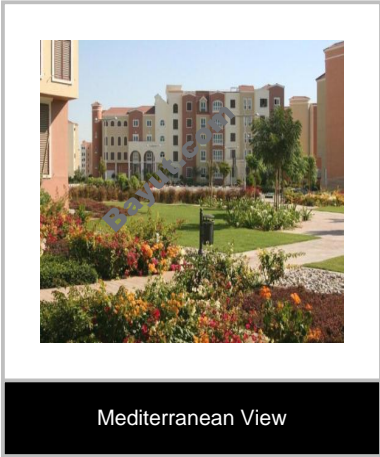

Mediterranean Image Gallery: