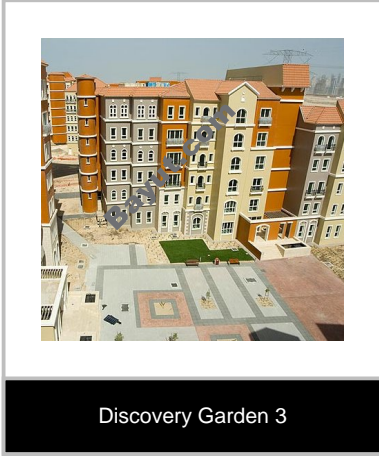

Mediterranean Image Gallery: