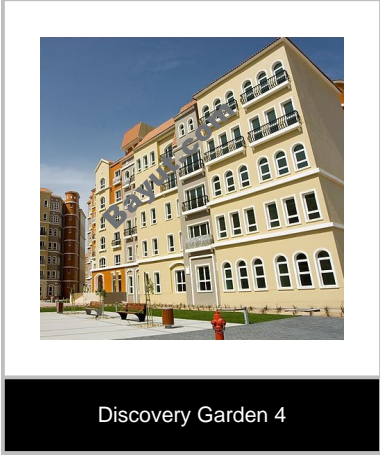

Mediterranean Image Gallery: