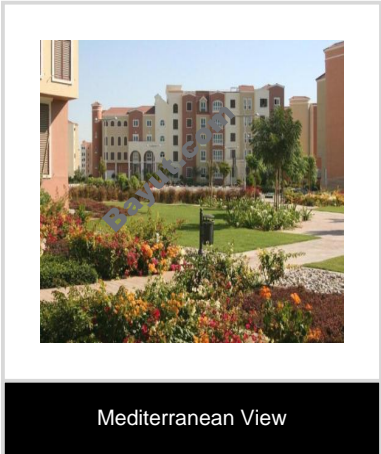

▶ Image Gallery:

For larger view click link below

<http://www.bayut.com/uae_dubai_apartments/mediterranean_fully_furnished_1_bedroom_apartment_for_sale-459174.html>