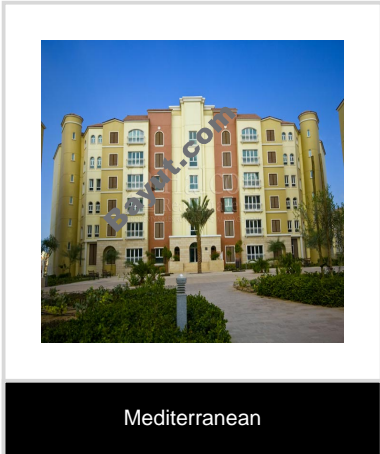

Mediterranean