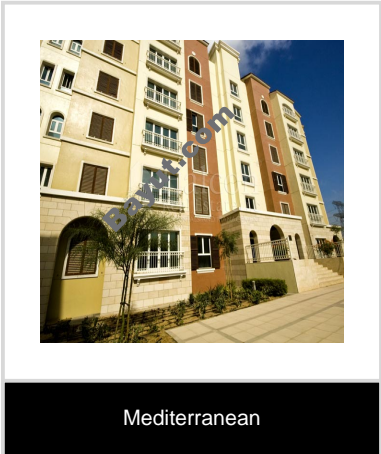

Image Gallery:

Mediterranean