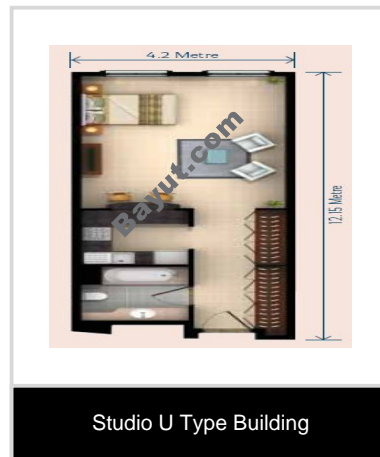

Floorplans:

For larger view click link below
<http://www.bayut.com/uae_dubai_apartments/mogul_studio_for_sale-458367.html>