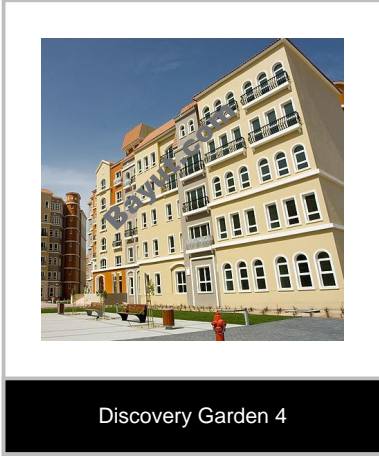

➤ Mogul Image Gallery: