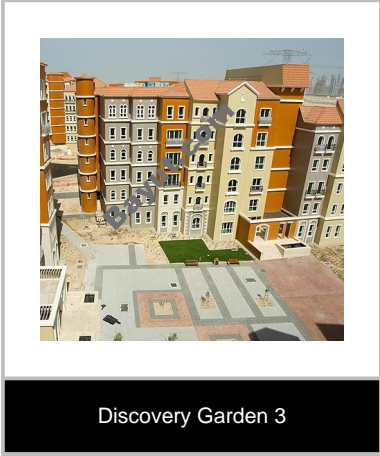

➤ Mogul Image Gallery: