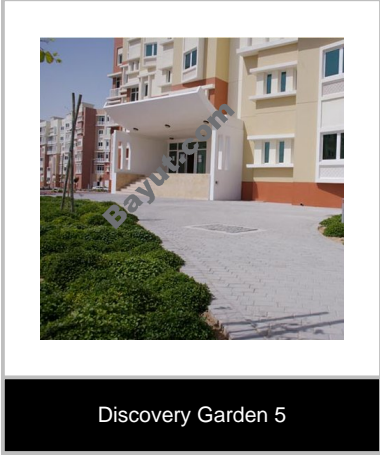

➤ Mogul Image Gallery: