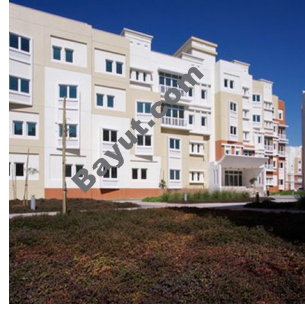

549 Sq. Ft. Apartments

Studio apartment is available for sale. It is located in Mogul, Discovery Gardens. Contact us for further details.

- **Type** Apartment
- **Status** sold
- **Bedrooms** 0
- **Bathrooms** 1
- **Price** 350,000 AED
- **Area** 549 Sq. Ft.
- **Location** UAE » Dubai » Discovery Gardens » Mogul

Information About Mogul:

plendour, beauty and symmetry form the cornerstone on which this community is built, reflecting the Moguls' imperial tastes and fascination with art and architecture. Empire builders to the last, great emphasis has been placed on creating imposing yet peaceful garden havens, filled with exotic fruit trees, beautiful wild flowers and an imaginative mix of domes, arches and courtyards. This garden is designed to reflect everything that is beautiful and majestic - the perfect place to find the inspiration to realise your dreams. Recognising that leisure is a key aspect of the perfect lifestyle, our commitment to offering you the ideal home doesn't stop at providing beautiful apartments and superb gardens. Laid out amongst the 291 buildings, more than 30% of Discovery Gardens is reserved purely for landscaping, which ensures all residents can enjoy plenty of outside space as we cater for their varied needs.

➤ Mogul Image Gallery:

Discovery Garden 7

Discovery Garden 8

Discovery Garden 9

Discovery Garden 10

Discovery Garden 11

Discovery Garden 12

Discovery Garden 13