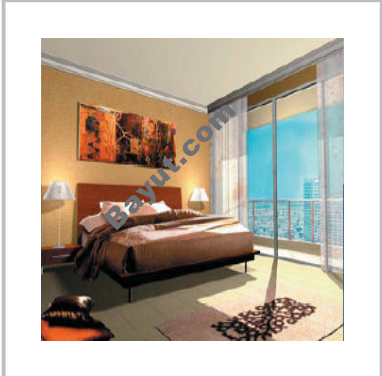

For larger view click link below

http://www.bayut.com/uae_dubai_apartments/mag_214_tower_1_bed_residential_apartment_for_sale-457130.html

Information About Mag 214 Tower:

Come home to MAG 214 and experience the pinnacle of waterfront living. Towering above Jumeirah Lakes, MAG 214 brings the leading edge of contemporary design to one of Dubai's most sought after residential developments. Each of its one, two and three bedroom apartments and four bedroom penthouse follows a unique design. Allowing your choice of living space to reflect your own individual style. MAG 214 Tower is located within 15 minutes of such key locations as : Dubai Multi Commodities Centre, Dubai Internet City, Dubai Media City, The Palm Jumeira and Burj Al Arab. It consists of 39 residential floors, of 1,2,3 and duplex penthouse flats. Each of the flats benefits from panoramic floor-to-ceiling windows, many of them framing stunning waterfront views. A generous living space, finished to the highest possible standards, is adjoined by a separate dining area, spacious open-plan kitchen and distinctive bedrooms with en-suite facilities. MAG 214's landscaped gardens feature an extensive swimming pool, children's pool and large lakeside promenade with coffee shop. A children's club with play area offers a daytime babysitting service. The MAG 214 health is fully equipped and includes separate locker-rooms, steam room, sauna and Jacuzzi. MAG 214 has 3 floors of secure underground parking.

➤ **Mag 214 Tower Image Gallery:**

Mag 214 Tower Exterior View 1

Mag 214 Tower Exterior View 2

Mag 214 Tower Kitchen

Mag 214 Tower Bedroom

Mag 214 Tower Interior View

Mag 214 Tower Gym

For larger view click link below
http://www.bayut.com/uae_dubai_apartments/mag_214_tower_1_bed_residential_apartment_for_sale-457130.html