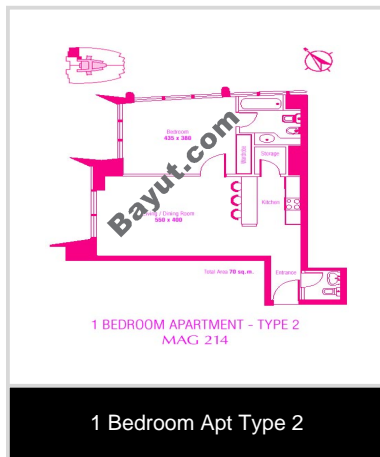

1 Bed Apartments

One bedroom apartment is available for sale in Mag 214 Tower, Jumeirah Lake Towers, Dubai. Its area is 757 square feet. Feel free to contact us for further details.

- **Type** Apartment
- **Status** Property Unavailable
- **Bedrooms** 1
- **Price** 750,000 AED
- **Area** 757 Sq. Ft.
- **Location** UAE » Dubai » Jumeirah Lake Towers » Mag 214 Tower

- Gym or Health Club
- Sauna
- Swimming Pool

Image Gallery:

For larger view click link below

http://www.bayut.com/uae_dubai_apartments/mag_214_tower_1_bed_residential_apartment_for_sale-457130.html

Floorplans: