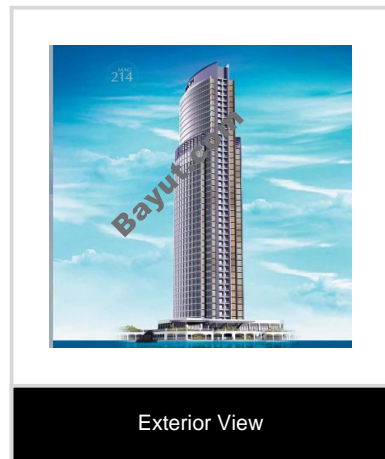

Image Gallery:

For larger view click link below

<http://www.bayut.com/uae_dubai_apartments/mag_214_tower_1_bed_residential_apartment_for_sale-457130.html>