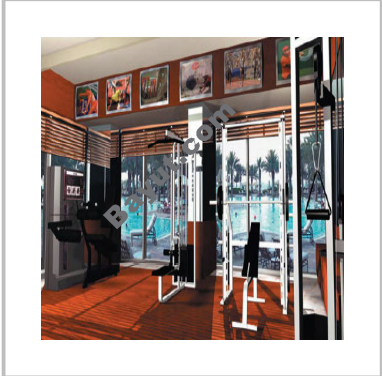

Mag 214 Tower Gym

For larger view click link below
<http://www.bayut.com/uae_dubai_apartments/mag_214_tower_1_bed_residential_apartment_for_sale-457130.html>