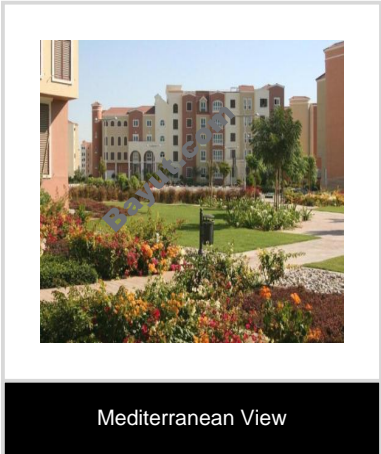

Image Gallery:

For larger view click link below

<http://www.bayut.com/uae_dubai_apartments/mediterranean_one_bedroom_apartment_for_sale-454771.html>