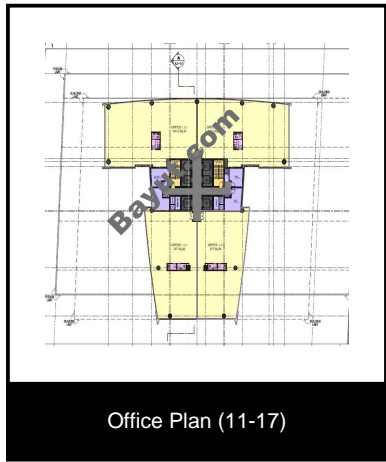

Floorplans:

For larger view click link below
<http://www.bayut.com/uae_dubai_offices/lake_central_office_for_sale-454632.html>