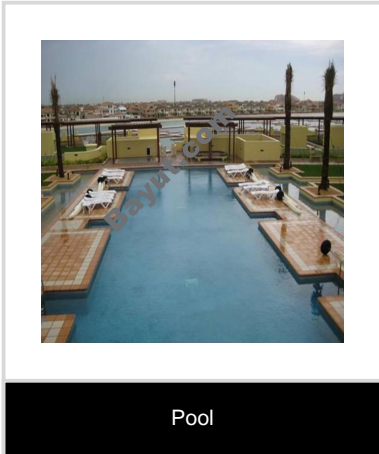

Image Gallery:

Pool

For larger view click link below

<http://www.bayut.com/uae_dubai_apartments/marina_residences_a_lovely_2_bedroom_apartment_with_maids_room_in_marina_residence-447745.h>