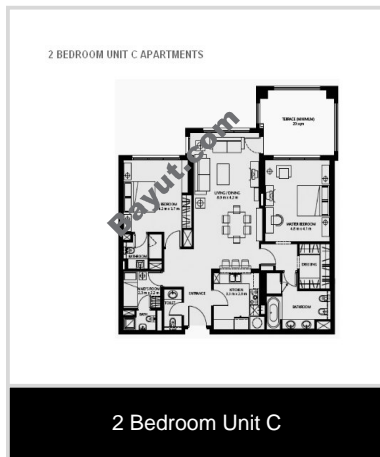

► **Property Description:**

2 Beds Apartments

This very spacious 2 bedroom + maids apartment is selling at the original price and boasts stunning views across the world famous palm jumeirah. The apartment is nearly 2,000 sq ft and is located on the left hand side of the palm, any buyer will benefit from the excellent beach living that this beautiful apartment offers. The c type apartment is soon to be handed over and viewings can be arranged.

- **Type** Apartment
- **Status** Property Unavailable
- **Bedrooms** 2
- **Price** 2,589,400 AED
- **Area** 1,921 Sq. Ft.
- **Location** UAE » Dubai » The Palm Jumeirah » Marina Residences

► **Contact Details:**

For larger view click link below

http://www.bayut.com/uae_dubai_apartments/marina_residences_a_lovely_2_bedroom_apartment_with_maids_room_in_marina_residence-447745.h

Floorplans:

For larger view click link below