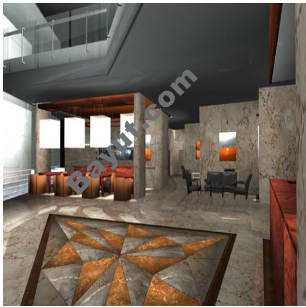

Bayut.com

For all your property needs

B
a
y
u
t
.c
o
m

Table of Contents

Property Description	3
Contact Details	3
Property Features.....	4
Image Gallery	5
Development	6

Property Description:

1,044 Sq. Ft. Shops

Well designed shop is available for sale. It is situated in Corp-Executive, Business Bay. Call us for more details.

- **Type** Shop
- **Status** Property Unavailable
- **Bedrooms** 0
- **Price** 3,537,072 AED
- **Area** 1,044 Sq. Ft.
- **Location** UAE » Dubai » Business Bay » Corp-Executive

Information About Corp-Executive:

<div align="justify">CORP-the most exclusive executive hotel and office tower on Dubai's Business Bay, and the spectacularly ambitious location that's being developed as the regions business centre. The team has pooled the talents of top architectures, designers and specialists in ergonomics to create an extraordinary meeting point of business and pleasure. CORP-Executive Hotel and Offices is proud to anchor a new dimension in hospitality specially designed for business and corporate travelers. It is a 30-storey building with 5 level of basement parking and distinguishing facilities of coffee shop, restaurants, health club and business centre, retail shops, swimming pools, out door restaurants and café. Incorporating cutting-edge design, CORP Executive Hotels and Offices will acre as a benchmark for exceptional rates-all underpinned with the latest technology. The hotel is considered to be only 10 min away from the world tallest building-Burj Dubai and Sheikh Zayed Road.</div>

Corp-Executive Image Gallery:

Corp-Executive Exterior View 1

Corp-Executive Exterior View 2

Corp-Executive Lobby

Corp-Executive Reception

Corp-Executive Drawingroom

Corp-Executive Bedroom

Corp-Executive Livingroom