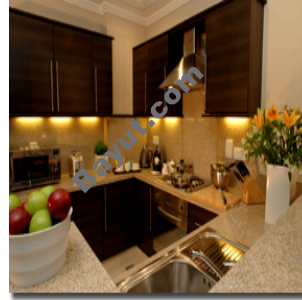

Corp-Executive Kitchen