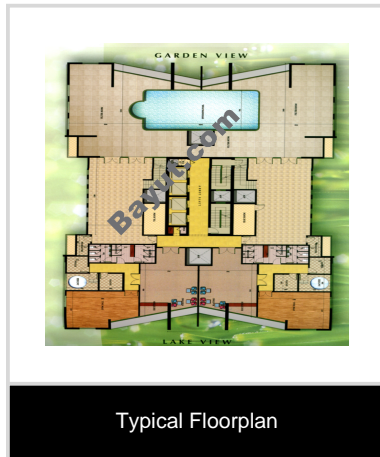

2 Beds Apartments

Fantastic two bedrooms apartment is available for rent on 11th floor of Al Rashidiya Towers, Al Rashidia, Ajman. Feel free to contact us for further details.

- **Type** Apartment
- **Status** Expired
- **Bedrooms** 2
- **Bathrooms** 2
- **Price** 37,000 AED
- **Area** 1,533 Sq. Ft.
- **Location** UAE » Ajman » Al Rashidia » Al Rashidia Towers

 Image Gallery:

Al Rashidiya Tower exterior1

Al Rashidiya Tower exterior

For larger view click link below

http://www.bayut.com/uae_ajman_apartments/al_rashidia_towers_2_b_r_apartment_for_rent-445992.html

 Floorplans: