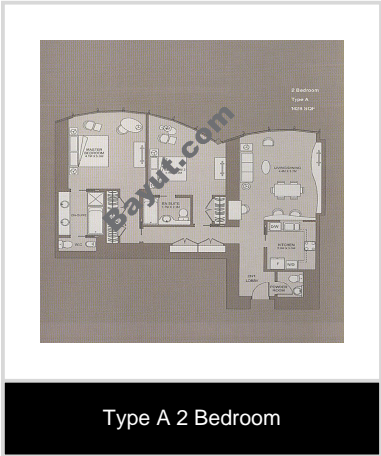

2 Beds Apartments

1663 sq ft; Sea View; Convenient For Dubai Mall; Luxurious Pools; World's Tallest Tower; Fully Equipped Gymnasium; Great Facilities; For Further Details; Call Samantha +971501422131; Quote Reference Code; SALE001146. Two bedroom apartment situated on a mid to high floor with views of the sea. The unit is 1663 sq ft. The owner of the unit is a cash seller and is motivated to sell. Burj Khalifa formerly known as Burj Dubai, is a skyscraper in Dubai, United Arab Emirates, steel-ribbed, glass-clad and completely unsustainable. The tallest man-made structure ever built, at 828 m (2,717 ft). There is 900 residential apartments, 37 office floors, 160 guestrooms and suites in The Armani Hotel with 144 private residences. If you are interested then please call +971508017057. Reference Code: SALE001146 For further information please do not hesitate to contact our head office on +971 (4) 3444880, alternatively for a further selection of our properties visit www.allsovpandallsopp.com

- **Type** Apartment
- **Status** Property Unavailable
- **Bedrooms** 2
- **Price** 8,000,000 AED
- **Area** 1,663 Sq. Ft.
- **Location** UAE » Dubai » Downtown Dubai » Burj Khalifa (Burj Dubai)

Contact Details:

- Gym or Health Club

Image Gallery:

For larger view click link below

http://www.bayut.com/uae_dubai_apartments/burj_khalifa_burj_dubai_two_bed_in_burj_khalifa_facing_the_sea_quote_ref_code_sale001146_-4

Floorplans:

For larger view click link below

www.bayut.com/uae_dubai_apartments/burj_khalifa_burj_dubai_two_bed_in_burj_khalifa_facing_the_sea_quote_ref_code_sale001146_-4

Information About Burj Khalifa (Burj Dubai):