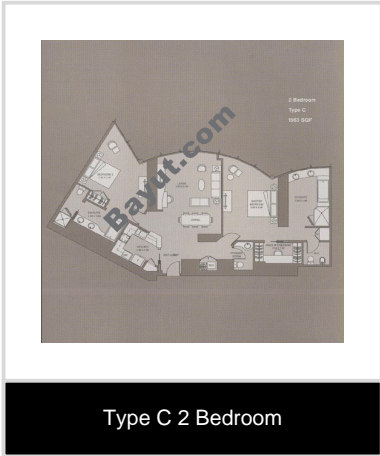

2 Beds Apartments

1663 sq ft; Sea View; Convenient For Dubai Mall; Luxurious Pools; World's Tallest Tower; Fully Equipped Gymnasium; Great Facilities; For Further Details; Call Samantha +971501422131; Quote Reference Code; SALE001146. Two bedroom apartment situated on a mid to high floor with views of the sea. The unit is 1663 sq ft. The owner of the unit is a cash seller and is motivated to sell. Burj Khalifa formerly known as Burj Dubai, is a skyscraper in Dubai, United Arab Emirates, steel-ribbed, glass-clad and completely unsustainable. The tallest man-made structure ever built, at 828 m (2,717 ft). There is 900 residential apartments, 37 office floors, 160 guestrooms and suites in The Armani Hotel with 144 private residences. If you are interested then please call +971508017057. Reference Code: SALE001146 For further information please do not hesitate to contact our head office on +971 (4) 3444880, alternatively for a further selection of our properties visit www.allsovpandallsopp.com

- **Type** Apartment
- **Status** Property Unavailable
- **Bedrooms** 2
- **Price** 8,000,000 AED
- **Area** 1,663 Sq. Ft.
- **Location** UAE » Dubai » Downtown Dubai » Burj Khalifa (Burj Dubai)

Contact Details:

- Gym or Health Club

Image Gallery:

For larger view click link below

http://www.bayut.com/uae_dubai_apartments/burj_khalifa_burj_dubai_two_bed_in_burj_khalifa_facing_the_sea_quote_ref_code_sale001146_-4

Floorplans:

For larger view click link below

www.bayut.com/uae_dubai_apartments/burj_khalifa_burj_dubai_two_bed_in_burj_khalifa_facing_the_sea_quote_ref_code_sale001146_-4

Information About Burj Khalifa (Burj Dubai):