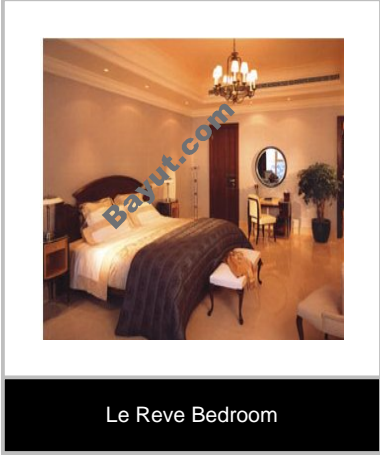

Le Reve Image Gallery: