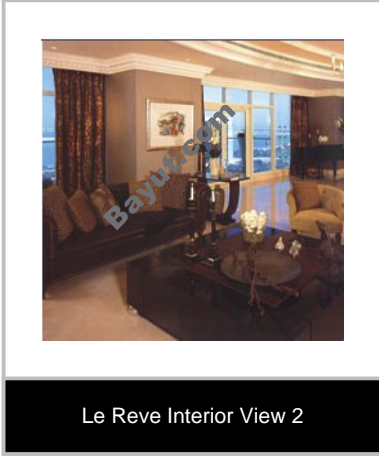

Le Reve Image Gallery: