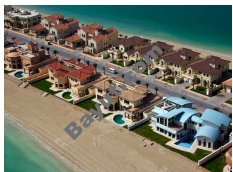

### 6 Beds Villas

Live by the sea side in a 6 bedrooms villa on the Palm Jumeirah with fantastic Atlantis view on the Frond F, mid number. villa has Grand courtyard type, Med. style. Villa has been beautifully landscaped and interior has been updated. Viewing is available anytime.