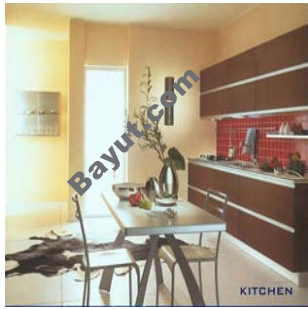

Stylish one bedroom apartment is available for rent. It has a covered area of 909 square feet with one parking space. It is ideally located in Lake Shore Tower, Jumeirah Lake Towers. This apartment has a lake view. For further details feel free to contact us.

- Laundry Facility
- Maintenance Staff
- Security Staff

Image Gallery:

Lake Shore Towers Exterior View

Lake Shore Towers Lounge

Lake Shore Towers Kitchen

Lake Shore Towers Lobby

Lake Shore Towers Bathroom

For larger view click link below

http://www.bayut.com/uae_dubai_apartments/lake_shore_tower_one_bedroom_apartment_for_rent-436187.html

➤ Information About Lake Shore Tower:

<div align="justify">Set in the serene surroundings, Lake Shore Towers will offer spectacular views of the lake and idyllic lifestyle in a tastefully conceived, architect designed setting. The Towers are located within the Jumeirah Lakes project, which is between Dubai Marina and Jumeirah Islands. Its prime location means it is just a few minutes away from the world famous Montgomery golf course, the Burj Al Arab Hotel and the white sands of Jumeirah Beach. Lake Shore Tower 1 Health Club facilities will be professionally managed offering facilities such as Sauna, Weights Area and Aerobics room. The Towers will be professionally managed by a Facilities Management Company and will have 24hrs security and receptionist facilities. Swimming Pool, children's playground, restaurants café, landscaped leisure, 24 Hour Security, storage Rental.