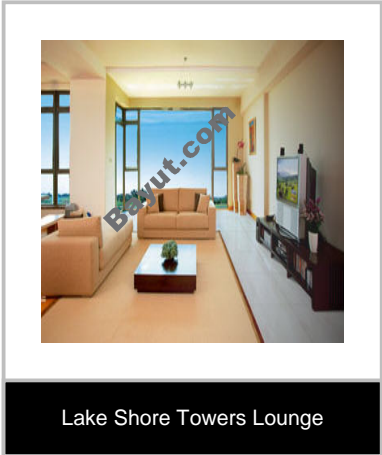

▶ Lake Shore Tower Image Gallery:

For larger view click link below
<http://www.bayut.com/uae_dubai_apartments/lake_shore_tower_one_bedroom_apartment_for_rent-436187.html>