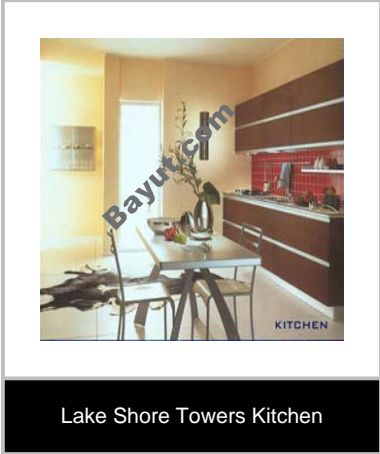

▶ Lake Shore Tower Image Gallery:

For larger view click link below
<http://www.bayut.com/uae_dubai_apartments/lake_shore_tower_one_bedroom_apartment_for_rent-436187.html>