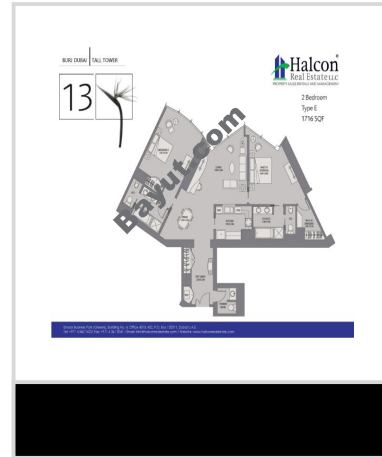

- **Type** Apartment
- **Status** Property Unavailable
- **Bedrooms** 2
- **Price** 7,800,000 AED
- **Area** 1,716 Sq. Ft.
- **Location** UAE » Dubai » Downtown Dubai » Burj Khalifa (Burj Dubai)

Contact Details:

- Gym or Health Club

Image Gallery:

Burj Khalifa (Burj Dubai)

For larger view click link below

http://www.bayut.com/uae_dubai_apartments/burj_khalifa__burj_dubai__2_beds_apartment_for_sale-435175.html

 Floorplans: