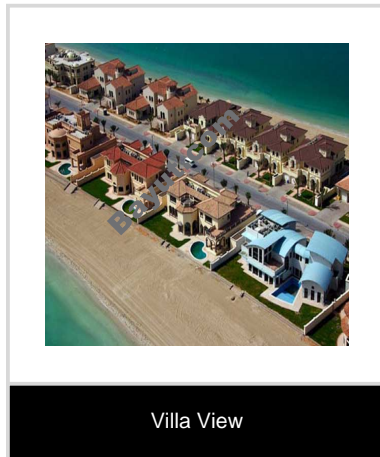

Image Gallery:

For larger view click link below

<http://www.bayut.com/uae_dubai_villas/signature_villa_central_gallery_beautiful_villa_for_sale-434598.html>