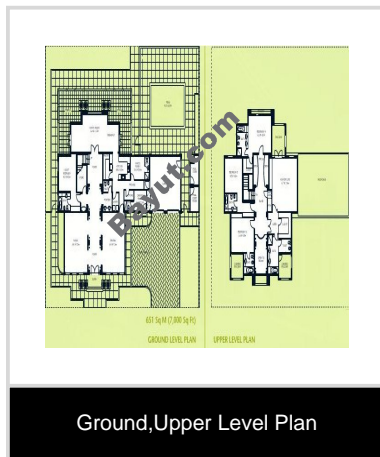

► Floorplans:

For larger view click link below

<http://www.bayut.com/uae_dubai_villas/signature_villa_central_gallery_beautiful_villa_for_sale-434598.html>