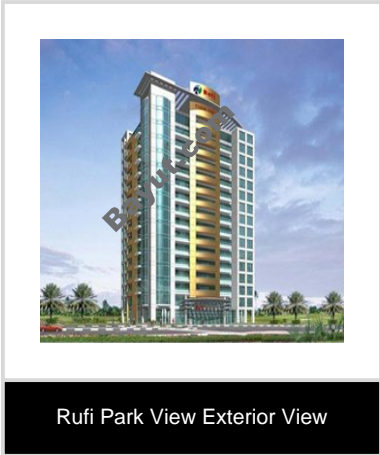

Image Gallery:

For larger view click link below
<http://www.bayut.com/uae_dubai_apartments/rufi_park_view_1_bed_residential_apartment_for_sale-431573.html>