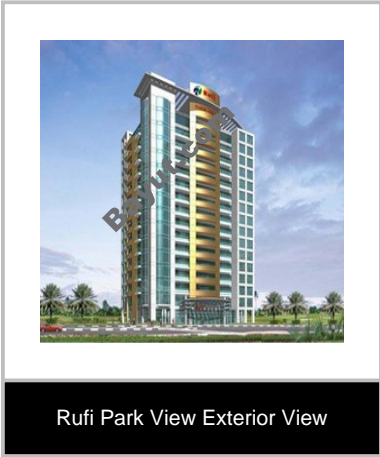

➔ Rufi Park View Image Gallery:

For larger view click link below
<http://www.bayut.com/uae_dubai_apartments/rufi_park_view_1_bed_residential_apartment_for_sale-431573.html>