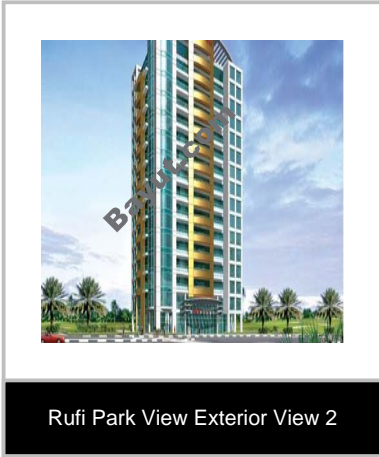

➔ Rufi Park View Image Gallery:

For larger view click link below
<http://www.bayut.com/uae_dubai_apartments/rufi_park_view_1_bed_residential_apartment_for_sale-431573.html>