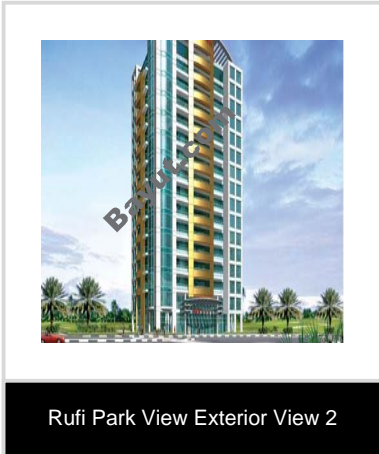

Image Gallery:

For larger view click link below
<http://www.bayut.com/uae_dubai_apartments/rufi_park_view_1_bed_residential_apartment_for_sale-431573.html>