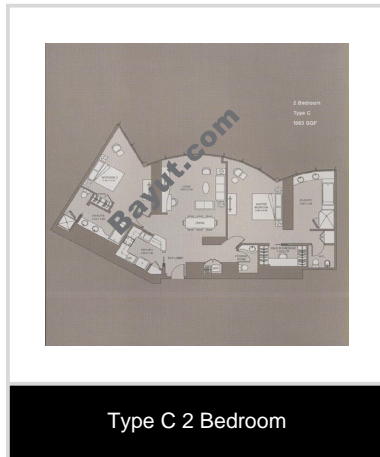

2 Beds Apartments

Exclusive 2 bedrooms apartment situated on a high floor of the prominent world's tallest building of Burj Khalifa, with the finest design and furnishings. The apartment has a built in wardrobes and hot tub, with built up area size of 1778 square feet. They offer a very spacious and contemporary room for the people who wants to stay in a luxury and comfortable lifestyle. Burj Khalifa offers wide range amenities such as Covered Parking, Concierge Service, Security, Shared Gym, Shared Spa, Shared Pool, Central A/C & Heating, Built in Kitchen Appliances, Walk-in Closet, luxurious indoor and outdoor pools, two gymnasiums with a dedicated ladies-only gym and contemporary spa facility. Burj Khalifa is located next to the Dubai Mall which is the largest shopping mall and entertainment destinations in the world and Souq Al Bahar where you will definitely enjoy the ambiance and different restaurants while watching the amazing dancing fountain. This is an extremely rare property and investment opportunity of a lifetime, for further inquiries please feel free to call us.

Downtown

Burj Khalifa (Burj Dubai)

Burj Khalifa (Burj Dubai)

Burj Khalifa (Burj Dubai)

For larger view click link below

http://www.bayut.com/uae_dubai_apartments/burj_khalifa__burj_dubai__elegant_2_bedrooms_apartment_for_sale-428868.html

 Floorplans:

For larger view click link below

http://www.bayut.com/uae_dubai_apartments/burj_khalifa__burj_dubai__elegant_2_bedrooms_apartment_for_sale-428868.html

Information About Burj Khalifa (Burj Dubai):