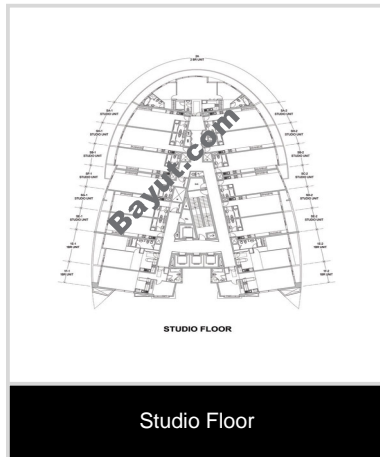

► Floorplans:

Studio Floor

For larger view click link below

[http://www.bayut.com/uae\\_dubai\\_apartments/lake\\_shore\\_tower\\_studio\\_in\\_lake\\_terrace\\_jumeirah\\_lake\\_towers\\_with\\_a\\_lake\\_view-425831.html](http://www.bayut.com/uae_dubai_apartments/lake_shore_tower_studio_in_lake_terrace_jumeirah_lake_towers_with_a_lake_view-425831.html)