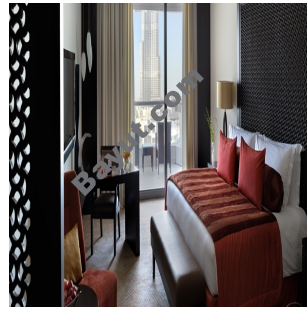

Premier Room