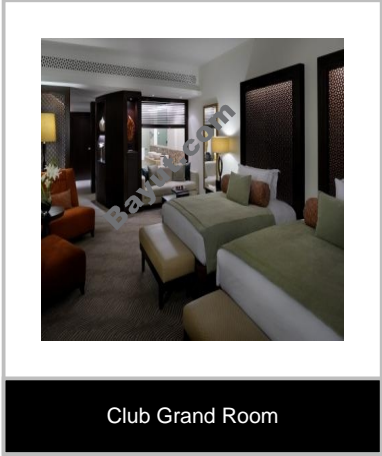

➤ The Address Downtown Dubai (Lake Hotel) Image Gallery: