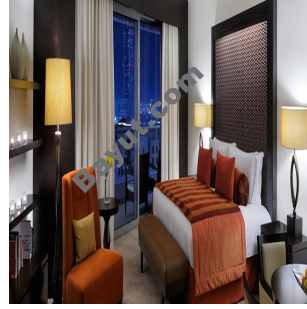

Junior Suit