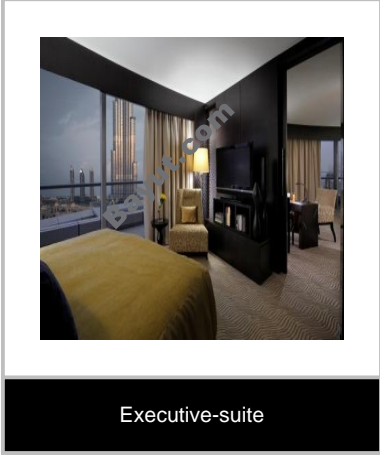

➤ The Address Downtown Dubai (Lake Hotel) Image Gallery: