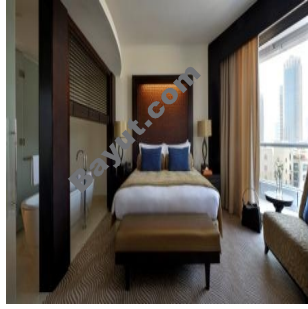

Grand-Room