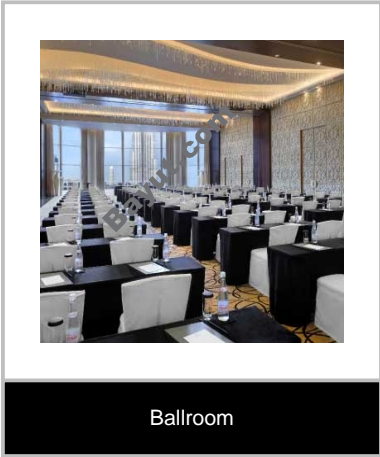

➤ The Address Downtown Dubai (Lake Hotel) Image Gallery: