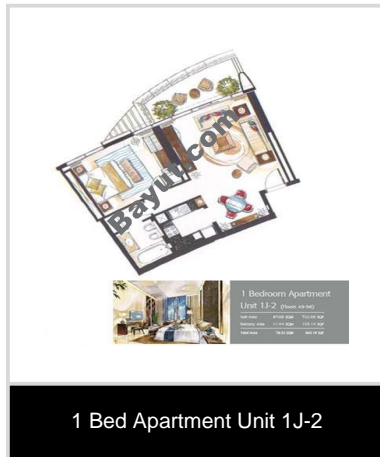

1 Bed Apartments

Best 1 bedroom apartment is available for sale in The Address Downtown Hotel, the apartment has a spacious balcony, situated on a high floor with spectacular views of Business Bay and partial Old Town. This unit has a living area size of 938 square feet. This fully furnished apartment with high quality finishing features elegant layout of the living and dining room with sophisticated kitchen design. This is ideal for the people who seek comfort and unparalleled standard of living. The Address offers an extensive range of gourmet experiences, modern meeting and event venues, a signature Spa, a fully equipped fitness centre, chilled pools, hair salon, business lounge indulgent amenities and services. The hotel is less than 15 minutes from Dubai International Airport and easily accessible to several of Dubai's landmarks and key destinations. Minutes away from the spectacular Burj Khalifa, the world's tallest tower, and close to the Dubai International Finance Centre (DIFC), Business Bay, Dubai World Trade Centre, Dubai Convention Centre and Sheikh Zayed Road. It is adjacent to the Dubai Mall the largest shopping mall and entertainment destinations.

- **Type** Apartment
- **Status** Property Unavailable
- **Bedrooms** 1
- **Price** 1,850,000 AED
- **Area** 938 Sq. Ft.
- **Location** UAE » Dubai » Downtown Dubai » The Address Downtown Dubai (Lake Hotel)

The Address Downtown Dubai

Kitchen

Exterior View

Interior View

For larger view click link below

http://www.bayut.com/uae_dubai_apartments/the_address_downtown_dubai_lake_hotel_1_bedroom_fully_furnished_apartment_for_sale-416746.h

Floorplans:

For larger view click link below

http://www.bayut.com/uae_dubai_apartments/the_address_downtown_dubai__lake_hotel__1_bedroom_fully_furnished_apartment_for_sale-416746.h

Information About The Address Downtown Dubai (Lake Hotel)