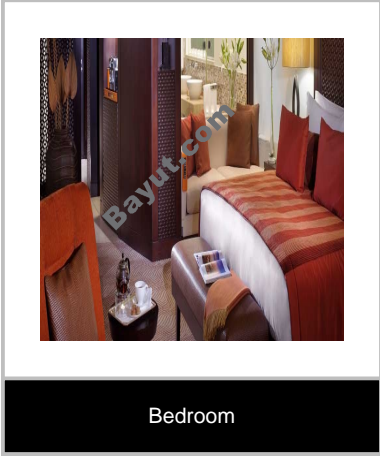

➤ The Address Downtown Dubai (Lake Hotel) Image Gallery: