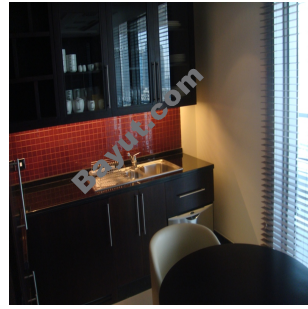

1 Bed Apartments

Best 1 bedroom apartment is available for sale in The Address Downtown Hotel, the apartment has a spacious balcony, situated on a high floor with spectacular views of Business Bay and partial Old Town. This unit has a living area size of 938 square feet. This fully furnished apartment with high quality finishing features elegant layout of the living and dining room with sophisticated kitchen design. This is ideal for the people who seek comfort and unparalleled standard of living. The Address offers an extensive range of gourmet experiences, modern meeting and event venues, a signature Spa, a fully equipped fitness centre, chilled pools, hair salon, business lounge indulgent amenities and services. The hotel is less than 15 minutes from Dubai International Airport and easily accessible to several of Dubai's landmarks and key destinations. Minutes away from the spectacular Burj Khalifa, the world's tallest tower, and close to the Dubai International Finance Centre (DIFC), Business Bay, Dubai World Trade Centre, Dubai Convention Centre and Sheikh Zayed Road. It is adjacent to the Dubai Mall the largest shopping mall and entertainment destinations.

The Address Downtown Dubai

Kitchen

Exterior View

Interior View

For larger view click link below

http://www.bayut.com/uae_dubai_apartments/the_address_downtown_dubai_lake_hotel_1_bedroom_fully_furnished_apartment_for_sale-416746.h