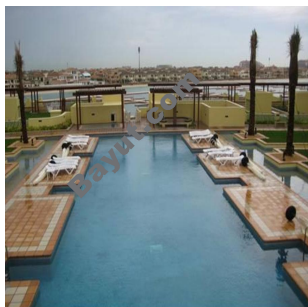

Marina Residences

For larger view click link below

<http://www.bayut.com/uae_dubai_apartments/marina_residences_type_b_3_bedroom_in_marina_residences_bellow_op-416648.html>