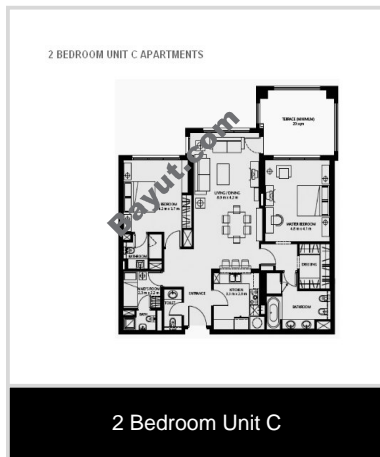

Floorplans:

For larger view click link below

<http://www.bayut.com/uae_dubai_apartments/marina_residences_large_2_bed_apartment_for_sale-415256.html>