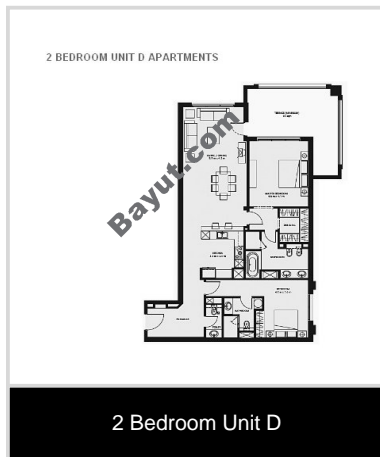

Floorplans:

For larger view click link below

<http://www.bayut.com/uae_dubai_apartments/marina_residences_2_bedroom_apartment_for_sale-414837.html>