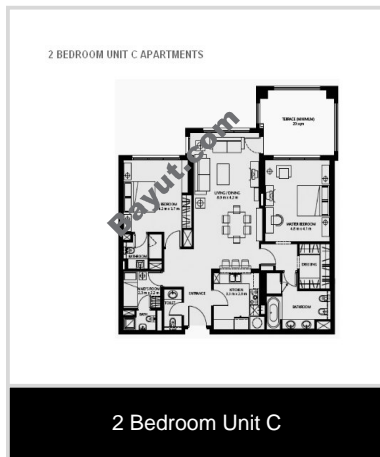

2 Beds Apartments

2 bedroom apartment is available for sale. It is located in Marina Residences, The Palm Jumeirah. Come and enjoy the water front living. Call us for details.

- **Type** Apartment
- **Status** For Sale
- **Bedrooms** 2
- **Price** 3,468,300 AED
- **Area** 2,102 Sq. Ft.
- **Location** UAE » Dubai » The Palm Jumeirah » Marina Residences

http://www.bayut.com/uae_dubai_apartments/marina_residences_2_bedroom_apartment_for_sale-414834.html

► Floorplans:

For larger view click link below

http://www.bayut.com/uae_dubai_apartments/marina_residences_2_bedroom_apartment_for_sale-414834.html