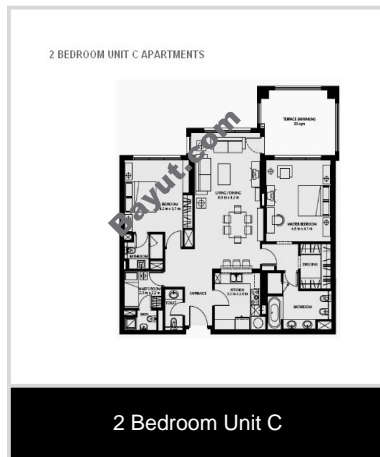

► Floorplans:

For larger view click link below

<http://www.bayut.com/uae_dubai_apartments/marina_residences_2_bedroom_apartment_for_sale-414830.html>