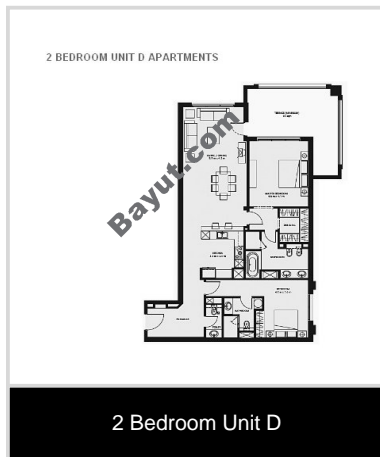

2 Beds Apartments

Spacious two bedrooms apartment is ready for sale in Marina Residences, The Palm Jumeirah Dubai. This apartment has an area of 2,029 square feet. Contact us for more details.

- **Type** Apartment
- **Status** For Sale
- **Bedrooms** 2
- **Price** 3,347,850 AED
- **Area** 2,029 Sq. Ft.
- **Location** UAE » Dubai » The Palm Jumeirah » Marina Residences

For larger view click link below

http://www.bayut.com/uae_dubai_apartments/marina_residences_2_b_r_apartment_for_sale-414799.html

Floorplans:

For larger view click link below

http://www.bayut.com/uae_dubai_apartments/marina_residences_2_b_r_apartment_for_sale-414799.html