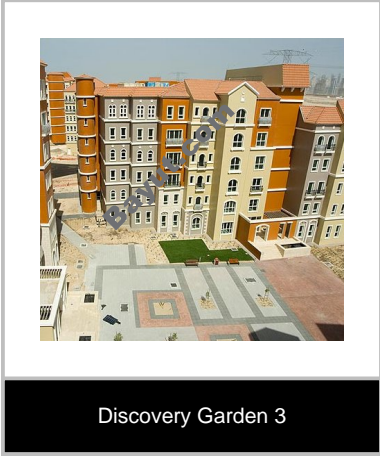

Zen Image Gallery: