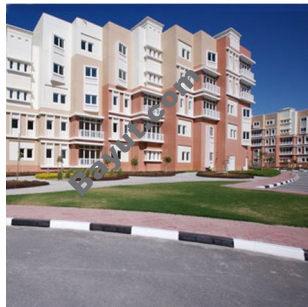

Discovery Garden 15

For larger view click link below

<http://www.bayut.com/uae_dubai_apartments/zen_wanted_3_units_of_studio_for_rent-413507.html>