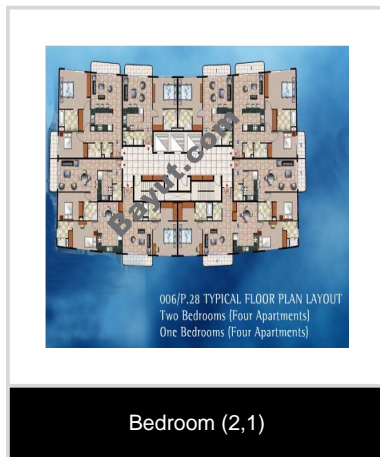

### 1 Bed Apartments

1 bedroom apartment is available for sale in West Gate Apartment (Ice Hockey Tower), Dubai Sports City. This apartment has an area of 682 square feet. Contact us for further details.

### Healthcare and Recreation Facilities in Building

- Gym or Health Club

Image Gallery:

For larger view click link below

[http://www.bayut.com/uae\\_dubai\\_apartments/westgate\\_apartment\\_\\_ice\\_hockey\\_tower\\_\\_apartment\\_for\\_sale-412539.html](http://www.bayut.com/uae_dubai_apartments/westgate_apartment__ice_hockey_tower__apartment_for_sale-412539.html)

Floorplans:

For larger view click link below

[http://www.bayut.com/uae\\_dubai\\_apartments/westgate\\_apartment\\_\\_ice\\_hockey\\_tower\\_\\_apartment\\_for\\_sale-412539.html](http://www.bayut.com/uae_dubai_apartments/westgate_apartment__ice_hockey_tower__apartment_for_sale-412539.html)