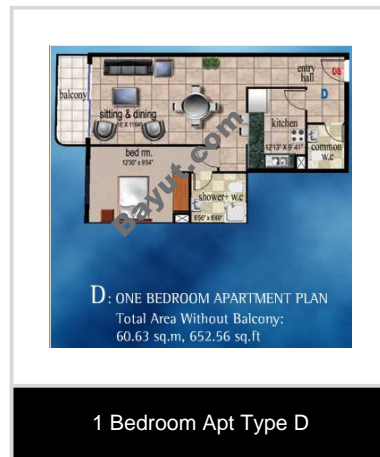

### 1 Bed Apartments

1 bedroom apartment is available for sale in West Gate Apartment (Ice Hockey Tower), Dubai Sports City. This apartment has an area of 682 square feet. Contact us for further details.

- **Type** Apartment
- **Status** Property Unavailable
- **Bedrooms** 1
- **Bathrooms** 1
- **Price** 705,500 AED
- **Area** 682 Sq. Ft.
- **Location** UAE » Dubai » Dubai Sports City » WestGate Apartment (Ice Hockey Tower)

Floorplans:

For larger view click link below

[http://www.bayut.com/uae\\_dubai\\_apartments/westgate\\_apartment\\_\\_ice\\_hockey\\_tower\\_\\_apartment\\_for\\_sale-412539.html](http://www.bayut.com/uae_dubai_apartments/westgate_apartment__ice_hockey_tower__apartment_for_sale-412539.html)