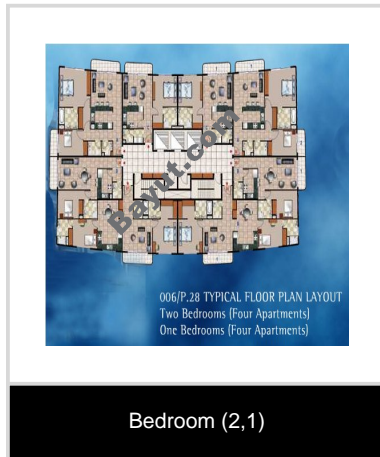

1 Bed Apartments

Attractive one bedroom apartment is available for sale in WestGate Apartment (Ice Hockey Tower), Dubai Sports City. Its covered area is 683 square feet.

- **Type** Apartment
- **Status** Property Unavailable
- **Bedrooms** 1
- **Bathrooms** 1
- **Price** 731,037 AED
- **Area** 683 Sq. Ft.
- **Location** UAE » Dubai » Dubai Sports City » WestGate Apartment (Ice Hockey Tower)

► Image Gallery:

For larger view click link below

http://www.bayut.com/uae_dubai_apartments/westgate_apartment__ice_hockey_tower__1_bed_apartment_for_sale-412521.html

Floorplans:

For larger view click link below