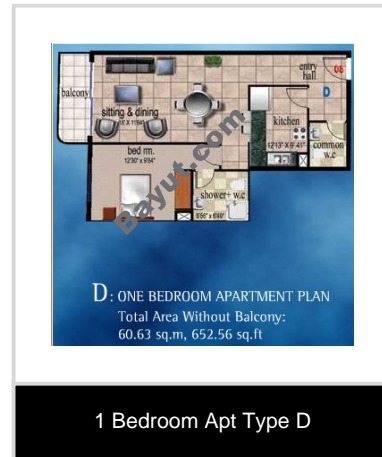

1 Bed Apartments

Attractive one bedroom apartment is available for sale in WestGate Apartment (Ice Hockey Tower), Dubai Sports City. Its covered area is 683 square feet.

- **Type** Apartment
- **Status** Property Unavailable
- **Bedrooms** 1
- **Bathrooms** 1
- **Price** 731,037 AED
- **Area** 683 Sq. Ft.
- **Location** UAE » Dubai » Dubai Sports City » WestGate Apartment (Ice Hockey Tower)

► Image Gallery:

For larger view click link below

http://www.bayut.com/uae_dubai_apartments/westgate_apartment__ice_hockey_tower__1_bed_apartment_for_sale-412521.html

Floorplans:

For larger view click link below

WestGate Apartment (Ice Hockey Tower) Image Gallery:

For larger view click link below

http://www.bayut.com/uae_dubai_apartments/westgate_apartment__ice_hockey_tower__1_bed_apartment_for_sale-412521.html