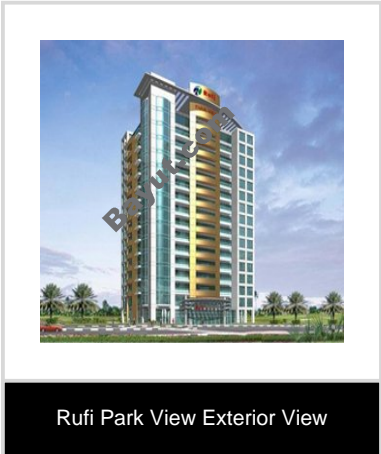

Image Gallery:

For larger view click link below
<http://www.bayut.com/uae_dubai_apartments/rufi_park_view_apartment_for_sale-411873.html>