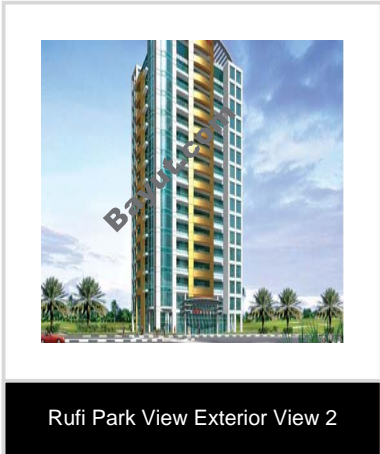

Image Gallery:

For larger view click link below
<http://www.bayut.com/uae_dubai_apartments/rufi_park_view_apartment_for_sale-411873.html>