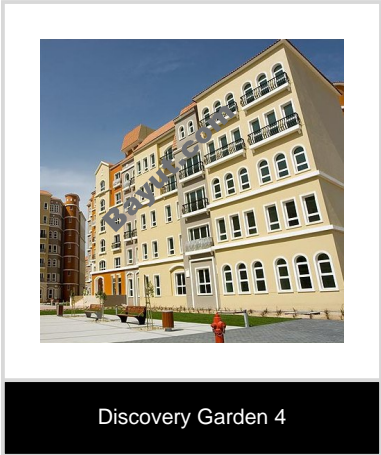

Image Gallery:

For larger view click link below
<http://www.bayut.com/uae_dubai_offices/mediterranean_office_for_sale-409031.html>