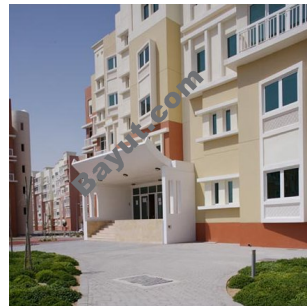

An office Full Building 220 for sale in Building 220 located in the established business area of Discovery Gardens in Dubai, UAE. Ref # AP100722. For more information regarding this property, please contact our Customer Service Helpdesk.

- **Name** Smith & Ken Real Estate
- **Phone** +971-4-4394300
- **Fax** +971-4-4398900
- **Cell**
- **Address**

Property Features:

Main Features

- 24 Hours Concierge
- Balcony or Terrace
- Central Air-Con
- Central Heating
- Completion Year 2008
- Double Glazed Windows
- Electricity Backup
- Lobby in Building
- Other Main Features Tennis basketball and volleyball courts, a football pitch, cycling and jogging trails, mosques and extensive undercover parking.
- Parking Spaces
- Service Elevators
- Waste Disposal

Within the six kilometre length of Discovery Gardens you can enjoy a wide range of family-oriented amenities including 13 community swimming pools - 12 of which will include special children's pools - plus tennis, basketball and volleyball courts, gyms, a football pitch, cycling and jogging trails, mosques and extensive undercover parking. Across the road, Ibn Battuta Mall offers residents a choice of 250 shops, the region's largest cinema complex featuring 21 screens and an IMAX cinema, an enormous Géant supermarket, more than 30 restaurants and food outlets and the exceptional facilities of a Fitness First Gym, the first of its kind in Dubai. With other neighbouring developments including Nakheel's low-rise residential community, The Gardens, the open views from Discovery Gardens offer a horizon uncluttered by any industrial or high-rise buildings.

Mediterranean Image Gallery:

Discovery Garden 6

Discovery Garden 7

Discovery Garden 11

Discovery Garden 8

Discovery Garden 10

Discovery Garden 9

Discovery Garden 12