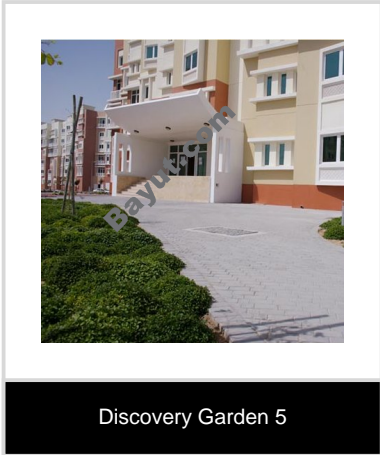

Image Gallery:

For larger view click link below
<http://www.bayut.com/uae_dubai_offices/mediterranean_office_for_sale-409031.html>