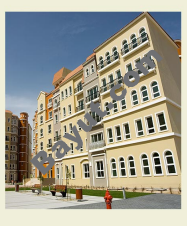

Information About Mediterranean:

Light, warmth, simplicity and relaxation are the key characteristics of this community. Natural stone, ceramics and wood blend perfectly with the earthy terracotta and sandstone colours so distinctive of the Mediterranean. Peppered with the odd, inviting splash of vivid blue, the disarming simplicity of these gardens evokes a sense of sun-washed hillsides, rural farmhouses and the smell of citrus groves. Conjuring up the Mediterranean joie de vivre and love of intimate spaces for relaxing and entertaining, this is a place to enjoy the beauty of nature at its rustic best. Recognising that leisure is a key aspect of the perfect lifestyle, our commitment to offering you the ideal home doesn't stop at providing beautiful apartments and superb gardens. Laid out amongst the 291 buildings, more than 30% of Discovery Gardens is reserved purely for landscaping, which ensures all residents can enjoy plenty of outside space as we cater for their varied needs.

Within the six kilometre length of Discovery Gardens you can enjoy a wide range of family-oriented amenities including 13 community swimming pools - 12 of which will include special children's pools - plus tennis, basketball and volleyball courts, gyms, a football pitch, cycling and jogging trails, mosques and extensive undercover parking. Across the road, Ibn Battuta Mall offers residents a choice of 250 shops, the region's largest cinema complex featuring 21 screens and an IMAX cinema, an enormous Géant supermarket, more than 30 restaurants and food outlets and the exceptional facilities of a Fitness First Gym, the first of its kind in Dubai. With other neighbouring developments including Nakheel's low-rise residential community, The Gardens, the open views from Discovery Gardens offer a horizon uncluttered by any industrial or high-rise buildings.