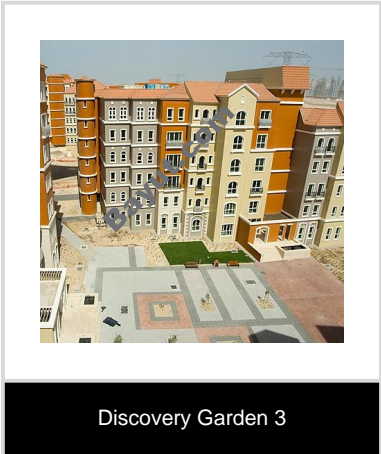

Image Gallery:

For larger view click link below
<http://www.bayut.com/uae_dubai_offices/mediterranean_office_for_sale-409031.html>