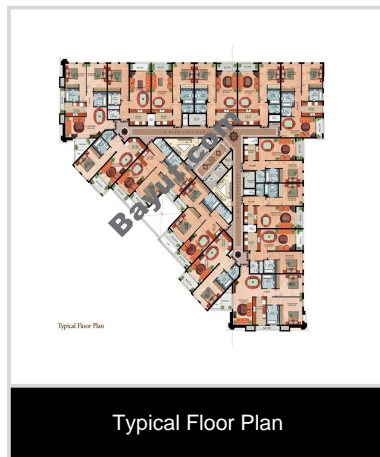

1 Bed Apartments

Wonderful one bedroom apartment is available for sale in Royal Residence 1, Dubai Sports City.

Area: 910.43 square feet (including balcony)

View: Pool & park views

Parking Space: 1

Contact us for further details.

Royal Residence Exterior View

Royal Residence 2

For larger view click link below

http://www.bayut.com/uae_dubai_apartments/royale_residence_1_1_b_r_apartment_for_sale-408054.html

 Floorplans:

For larger view click link below

All around the ideally located Royale Residence – I that puts you at the vantage point – At the edge of Golf Course With Un-Restricted Golf Course view. Royale Residence – I is a free hold property with residence visa. This residential tower is 2 Basement+Ground+14 Floors building having 8-28 different apartments on every floor from smart, spacious studios to sprawling with amenities such as: Gym, sauna steam (separate for males and females), children play room, olympic size swimming pool & special swimming pool for children and many more. Studios, 1 – Bedroom Apartments, 2 – Bedroom Apartments and Duplexes, 3 – Bedroom Duplexes, 3 – Bedroom penthouses with sky gardens.