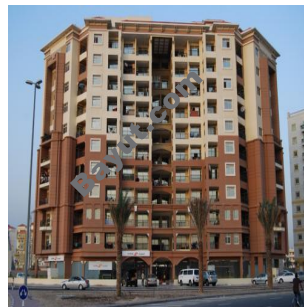

Royal Residence 2

For larger view click link below

<http://www.bayut.com/uae_dubai_apartments/royale_residence_1_1_b_r_apartment_for_sale-408054.html>