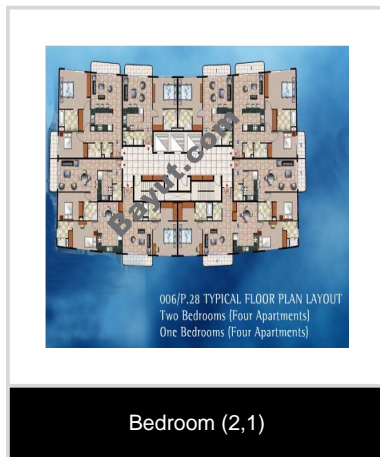

### 1 Bed Apartments

Elegant one bedroom apartment is available for sale. This apartment is situated on 8th floor of West Gate Apartment (Ice Hockey Tower) in Dubai Sports City. Its area is 677 square feet. Contact us for further details.

### Healthcare and Recreation Facilities in Building

- Gym or Health Club

► Image Gallery:

For larger view click link below

[http://www.bayut.com/uae\\_dubai\\_apartments/westgate\\_apartment\\_\\_ice\\_hockey\\_tower\\_\\_1\\_b\\_r\\_apartment\\_for\\_sale-406121.html](http://www.bayut.com/uae_dubai_apartments/westgate_apartment__ice_hockey_tower__1_b_r_apartment_for_sale-406121.html)

Floorplans:

For larger view click link below

[http://www.bayut.com/uae\\_dubai\\_apartments/westgate\\_apartment\\_ice\\_hockey\\_tower\\_1\\_b\\_r\\_apartment\\_for\\_sale-406121.html](http://www.bayut.com/uae_dubai_apartments/westgate_apartment_ice_hockey_tower_1_b_r_apartment_for_sale-406121.html)