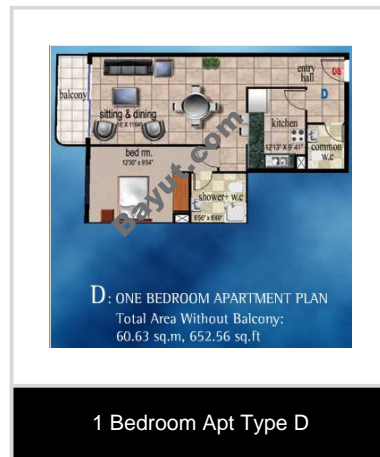

### 1 Bed Apartments

Elegant one bedroom apartment is available for sale. This apartment is situated on 8th floor of West Gate Apartment (Ice Hockey Tower) in Dubai Sports City. Its area is 677 square feet. Contact us for further details.

Floorplans:

For larger view click link below

[http://www.bayut.com/uae\\_dubai\\_apartments/westgate\\_apartment\\_ice\\_hockey\\_tower\\_1\\_b\\_r\\_apartment\\_for\\_sale-406121.html](http://www.bayut.com/uae_dubai_apartments/westgate_apartment_ice_hockey_tower_1_b_r_apartment_for_sale-406121.html)