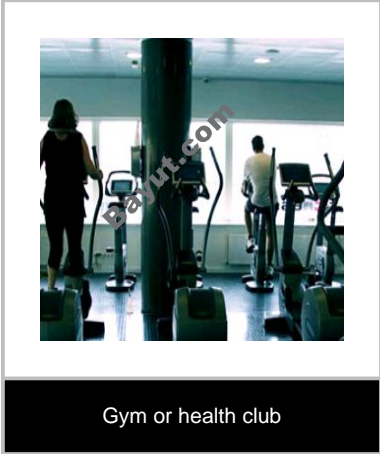

SIT Tower Image Gallery: