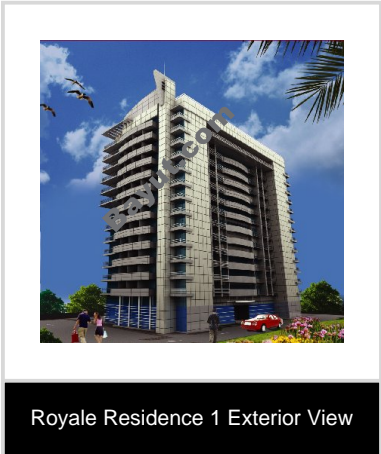

Image Gallery:

For larger view click link below

<http://www.bayut.com/uae_dubai_apartments/royale_residence_1_large_one_bed_apartment_for_sale-404154.html>