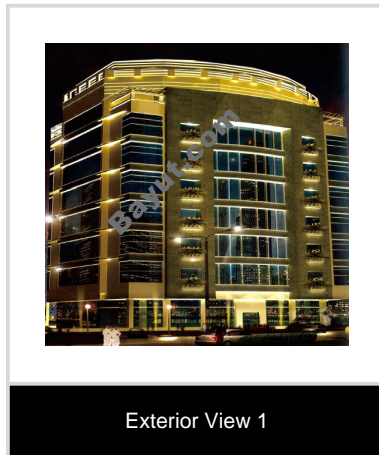

Image Gallery:

For larger view click link below

<http://www.bayut.com/uae_ajman_apartments/jasmine_towers_apartment_for_sale-393229.html>