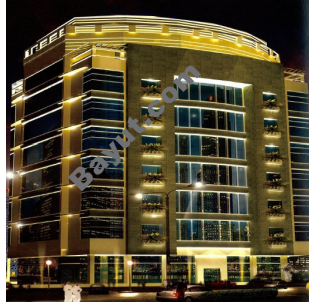

Jasmine Towers Image Gallery:

Exterior View 1

For larger view click link below

<http://www.bayut.com/uae_ajman_apartments/jasmine_towers_apartment_for_sale-393229.html>