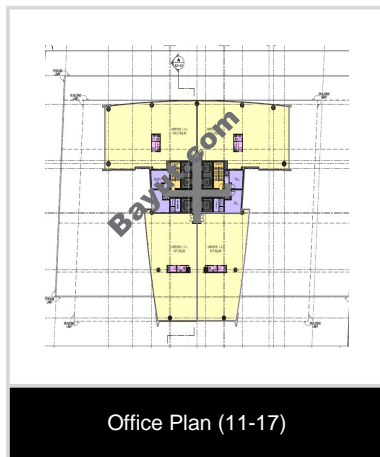

► Floorplans:

For larger view click link below

<http://www.bayut.com/uae_dubai_floors/lake_central_full_commercial_floor_for_sale-387151.html>